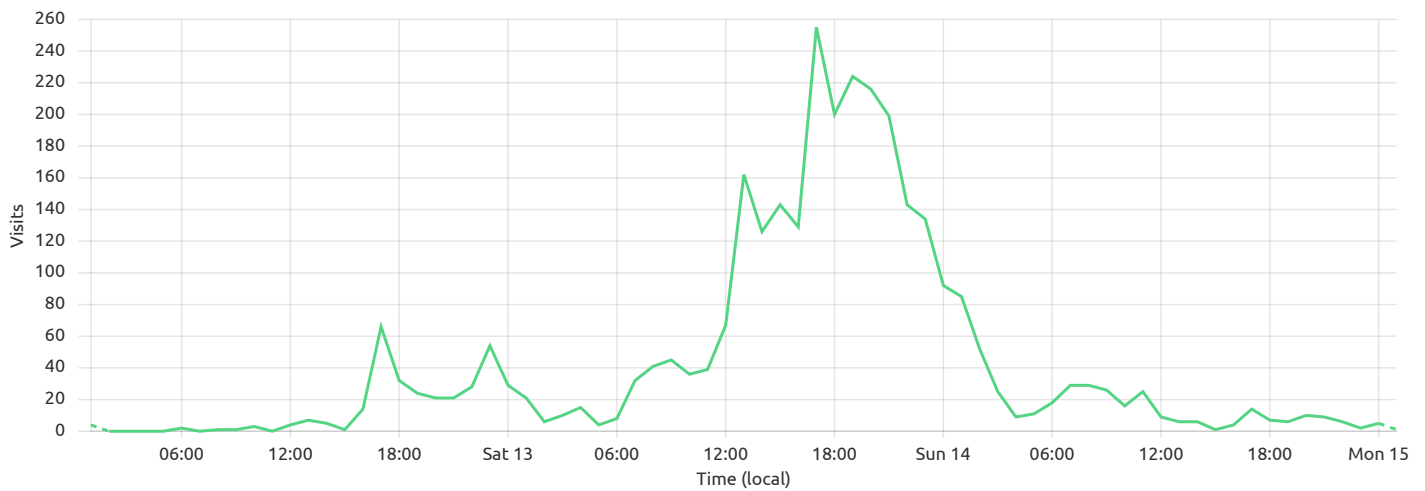

Web Analytics for all sites

Aug 12th 2022 01:15 (UTC +08:00) → Aug 15th 2022 01:15 (UTC +08:00)

Filters:

Host equals `rwbt.systemphoenix.net`

Visits summary

When someone navigates to your website, either directly or from an external referer. One visit can consist of multiple page views.

All [Referer](#) [Host](#) [Country](#) [Path](#) [Browser](#) ...

Total **3.08k** ● rwbt.systemphoenix.net **3.08k**

Visits by country

Malaysia	3.01k
Singapore	31
Brunei Darussalam	27
United States	4
Indonesia	4
New Zealand	2
United Kingdom	0